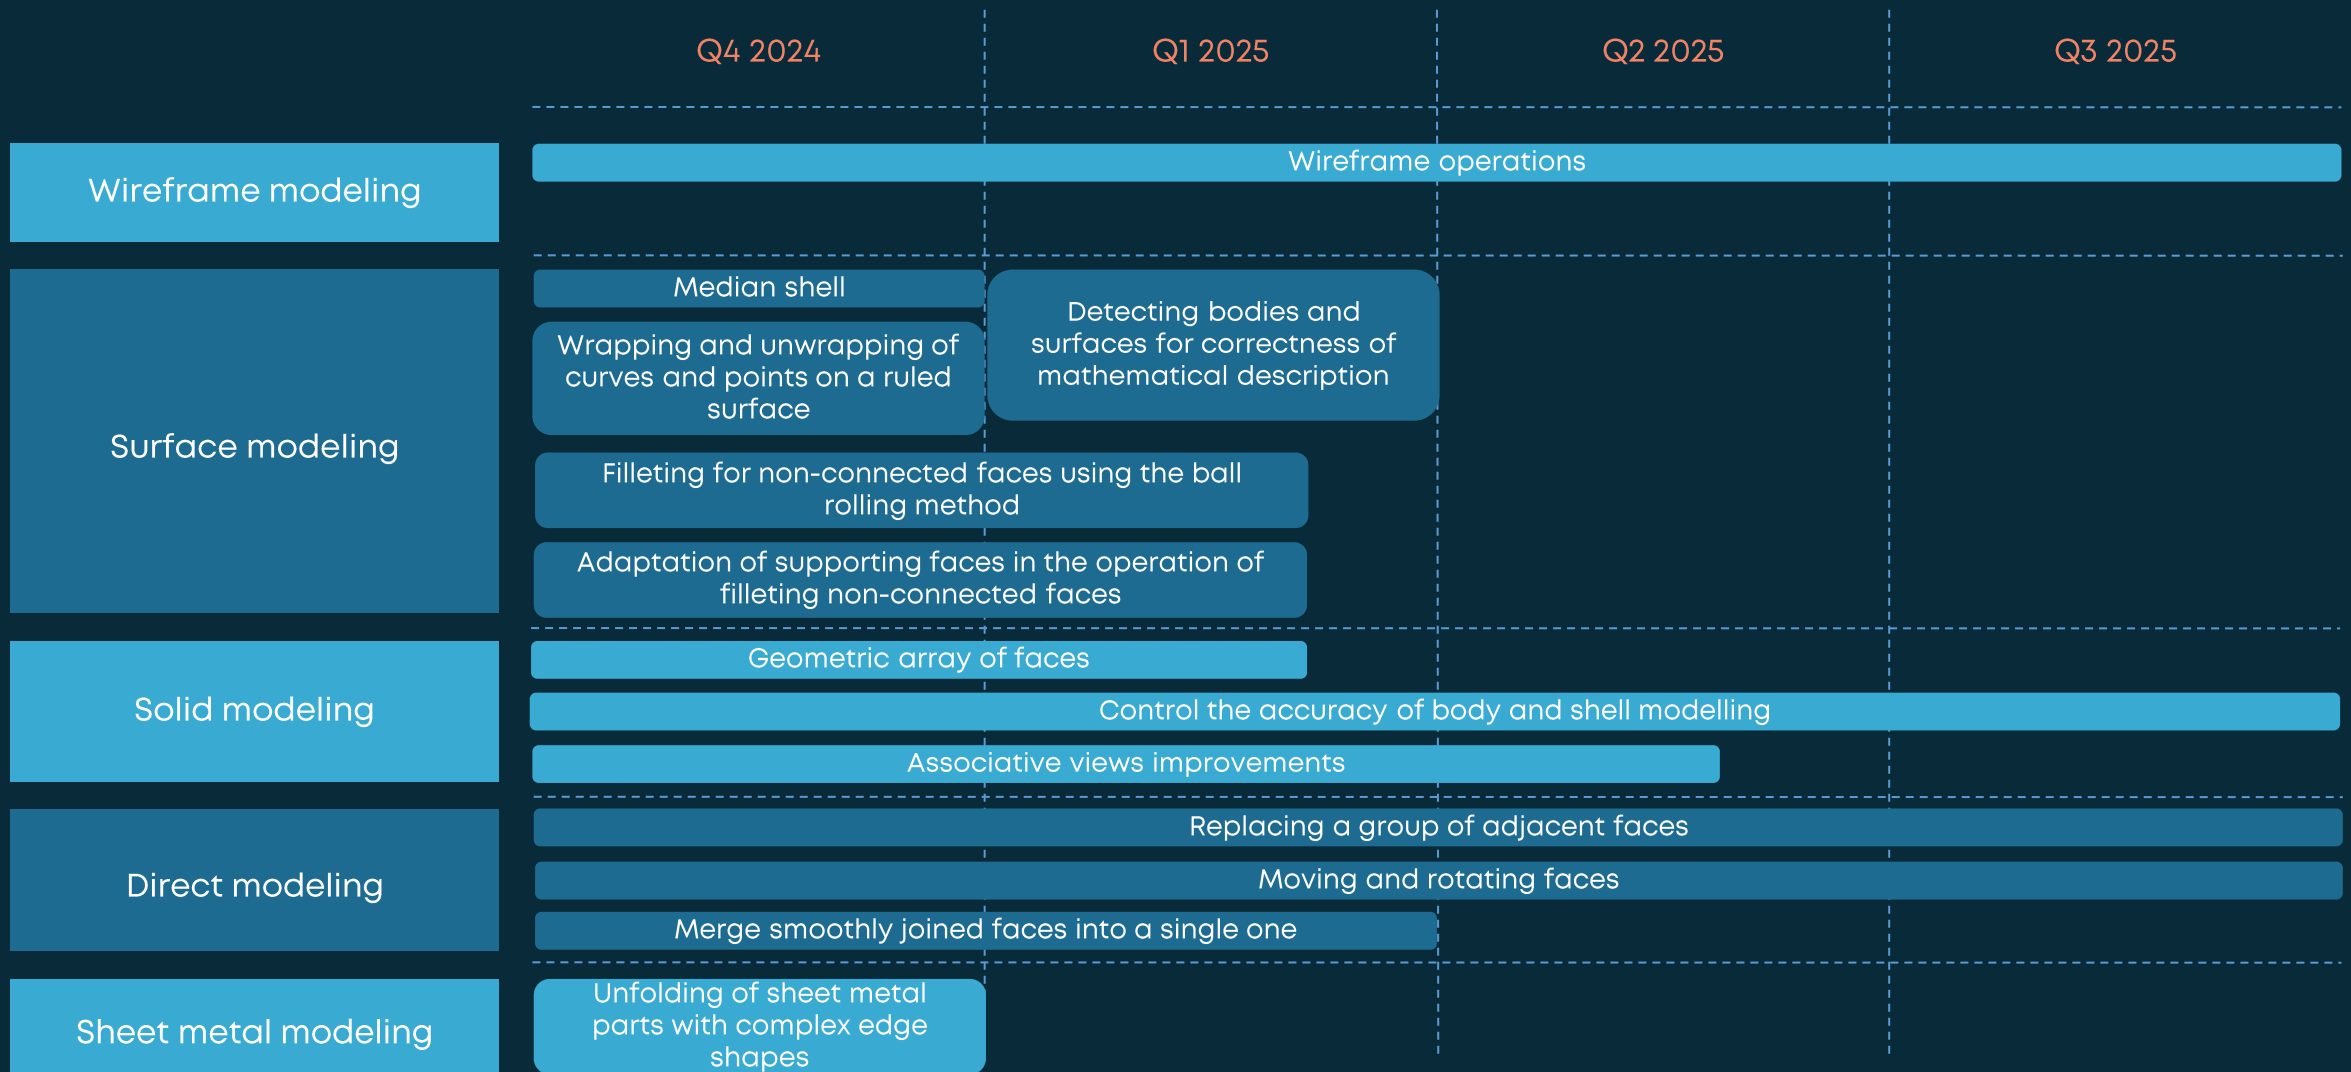

C3D Modeler Public Roadmap

Last update: 15.10.2024

The dates are preliminary and can be adjusted if required